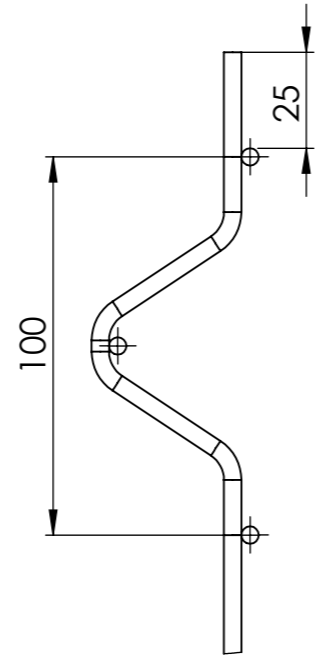

DETAIL A
SCALE 1 : 10

DETAIL B
SCALE 1 : 2

DETAIL C
SCALE 1 : 5

Name	H
3D 5-5 M50x200 L2500 H0830	830
3D 5-5 M50x200 L2500 H1030	1030
3D 5-5 M50x200 L2500 H1230	1230
3D 5-5 M50x200 L2500 H1430	1430
3D 5-5 M50x200 L2500 H1530	1530
3D 5-5 M50x200 L2500 H1730	1730
3D 5-5 M50x200 L2500 H1930	1930
3D 5-5 M50x200 L2500 H2030	2030
3D 5-5 M50x200 L2500 H2330	2330
3D 5-5 M50x200 L2500 H2430	2430

Bedrijvenpark Twente 237
7602 KJ Almelo

This document is confidential.
All rights reserved.
Van Merksteijn Fences - Netherlands BV.

Drawing name:
(04-01) Sales
3D ø5-5
M50x200 L2500

Tolerances acc. technical datasheet

Drawing name:
(04-01)
3D \varnothing 5-5
M50x200 L2500
Tolerances acc. technical datasheet

REV. 3	Sheet 1
Date: 19-01-2017	
Form. A3	Sheets 1
AvdW	