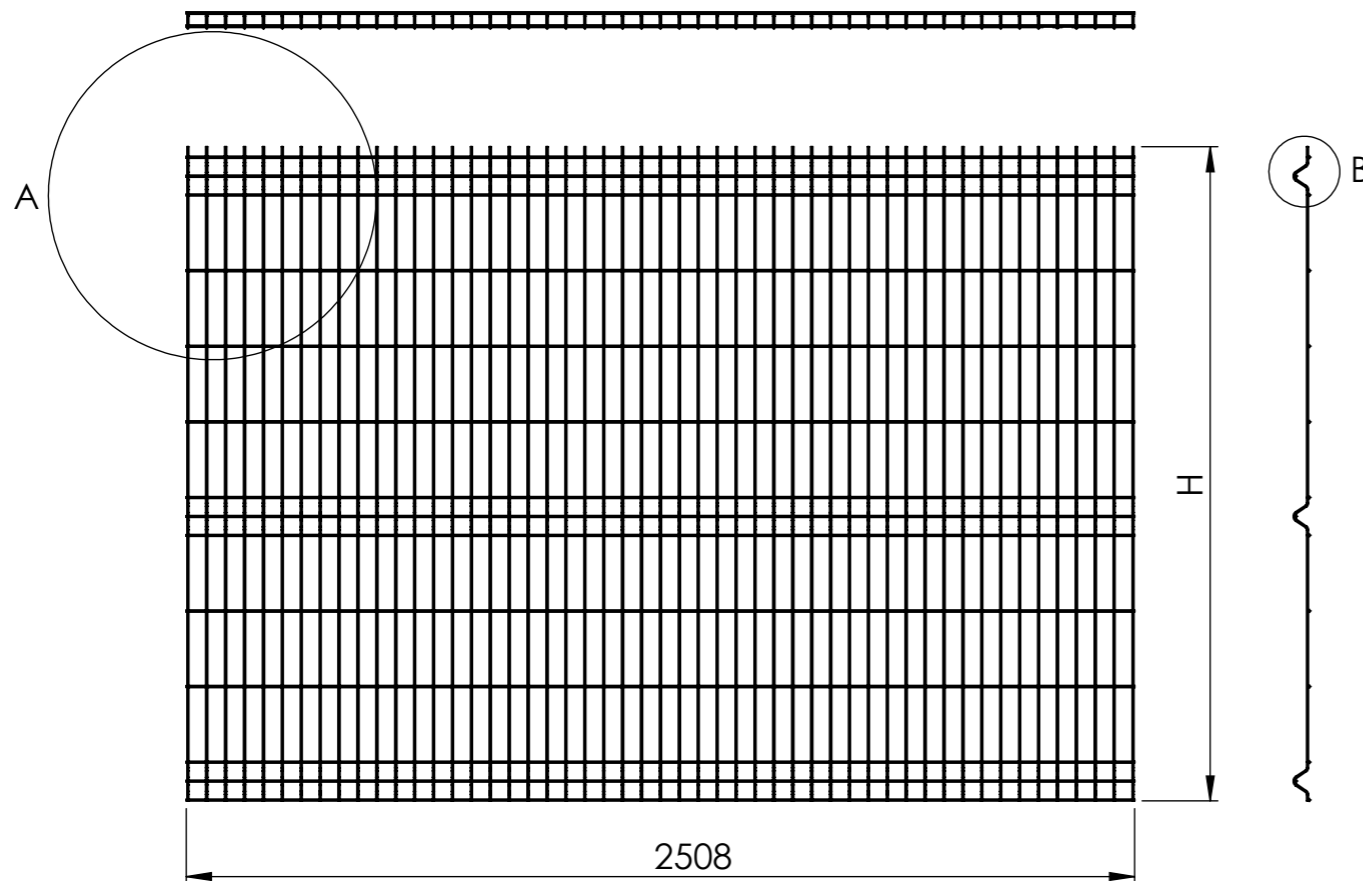

DETAIL A
SCALE 1 : 10

DETAIL B
SCALE 1 : 2

DETAIL C
SCALE 1 : 5

Name	H
3D 5-5 M50x200 L2500 H0830	830
3D 5-5 M50x200 L2500 H1030	1030
3D 5-5 M50x200 L2500 H1230	1230
3D 5-5 M50x200 L2500 H1430	1430
3D 5-5 M50x200 L2500 H1530	1530
3D 5-5 M50x200 L2500 H1730	1730
3D 5-5 M50x200 L2500 H1930	1930
3D 5-5 M50x200 L2500 H2030	2030
3D 5-5 M50x200 L2500 H2330	2330
3D 5-5 M50x200 L2500 H2430	2430

Drawing name:
(04-01)
3D \varnothing 5-5
M50x200 L2500
Tolerances acc. technical datasheet

REV. 3	Sheet 1
Date: 19-01-2017	
Form. A3	Sheets 1
AvdW	