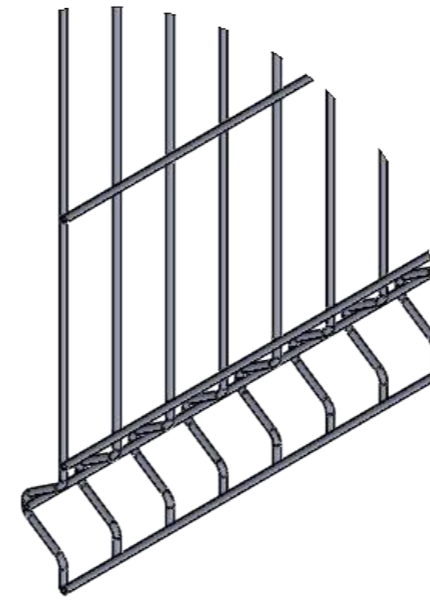

DETAIL A
SCALE 1 : 10

DETAIL B
SCALE 1 : 2

DETAIL C
SCALE 1 : 5

Name	H
3D 5-5 M50x200 L2500 H0830	830
3D 5-5 M50x200 L2500 H1030	1030
3D 5-5 M50x200 L2500 H1230	1230
3D 5-5 M50x200 L2500 H1430	1430
3D 5-5 M50x200 L2500 H1530	1530
3D 5-5 M50x200 L2500 H1730	1730
3D 5-5 M50x200 L2500 H1930	1930
3D 5-5 M50x200 L2500 H2030	2030
3D 5-5 M50x200 L2500 H2330	2330
3D 5-5 M50x200 L2500 H2430	2430

Bedrijvenpark Twente 237
7602 KJ Almelo

This document is confidential.
All rights reserved.
Van Merksteijn Fences - Netherlands BV.

Drawing name:
(04-01) Sales
3D ø5-5
M50x200 L2500

Tolerances acc. technical datasheet

Drawing name:
(04-01)
3D \varnothing 5-5
M50x200 L2500
Tolerances acc. technical datasheet

REV. 3	Sheet 1
Date: 19-01-2017	
Form. A3	Sheets 1
AvdW	